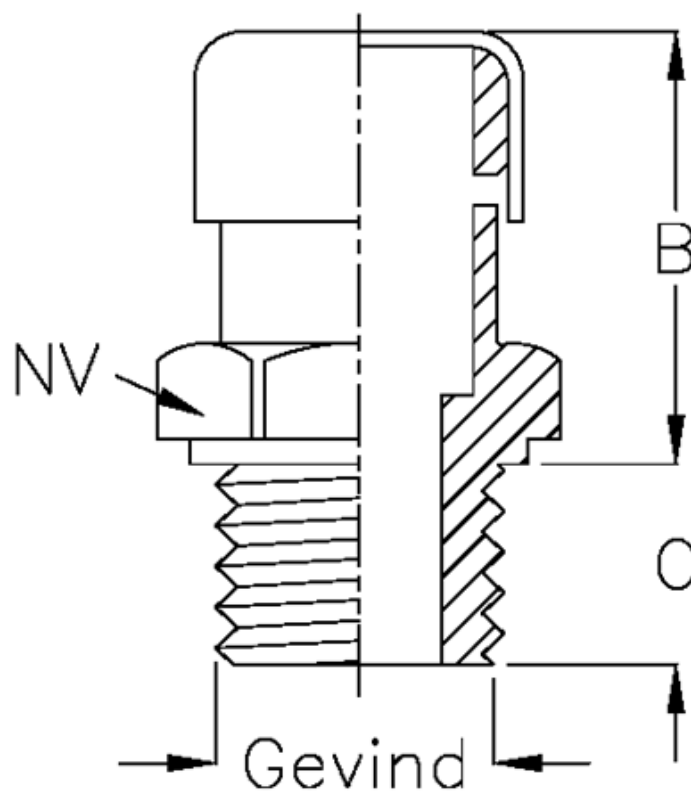

Article number: 21301225

Description: Breather plug  
Type 30B 1/2 CONIC

## Measures

B = 19

C = 11

NV = 22

Thread = 1/2 CONIC